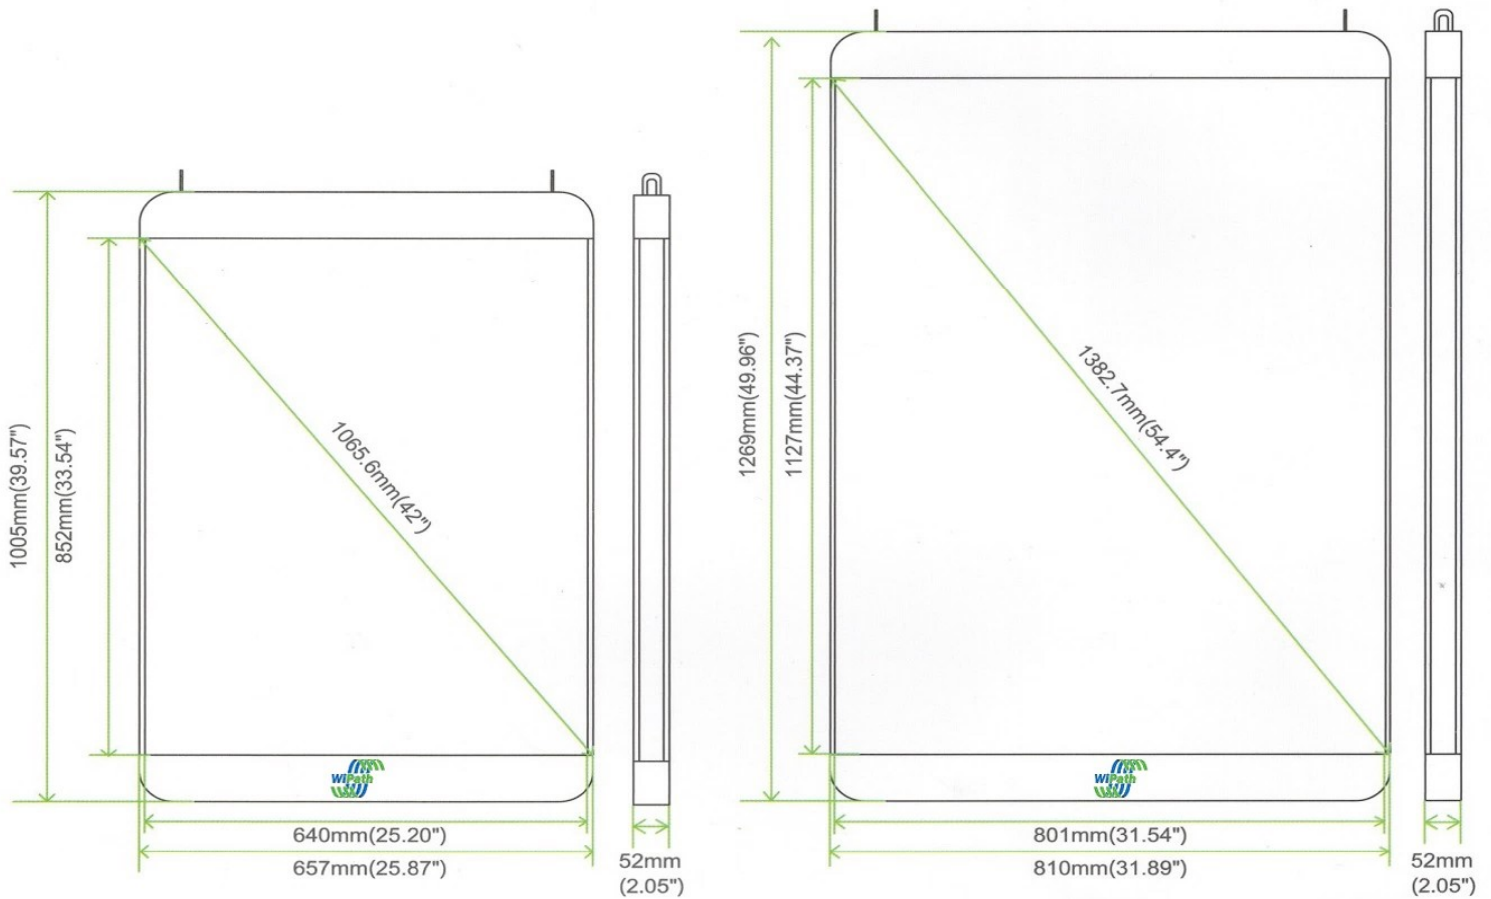

TRANSPARENT DIGITAL POSTER

For Window Advertising All Around The World

SPECIFICATION OF XT3S & XT3M

XT3S

XT3M

Model	XT3S	XT3M
Pixel Pitch(mm)	W3.33 x H6.66	W3.13 x H6.26
LED Model	SMD2020	SMD2020
Brightness(nit)	≥5500	≥5500
Transparency	68%	68%
Display size(W X H)	640mm x 852mm	801mm x 1127mm
	25.20" x 33.54"	31.54" x 44.37"
Cabinet dimension(W X H X D)	657mm x 1005mm x 52mm	810mm x 1269mm x 52mm
	25.87" x 39.57" x 2.05"	31.89" x 49.96" x 2.05"
Display resolution(W X H)	192 x 128	256 x 180
Max. Power(W/set)	600	720
Avg. Power(W/set)	180	210
Ingress Protection	IP61	IP61
Refresh rate(Hz)	3000	3000
Input Power	AC100V~AC240V	AC100V~AC240V
Display Weight	20kg/set (44.1lb/set)	28kg/set (61.74lb/set)
Package weight	24kg (52.92lb/set)	34kg (74.97lb/set)
Package size	1115mm x 764mm x 175mm	1380mm x 875mm x 175mm
	43.9" x 30.08" x 6.89"	54.33" x 34.45" x 6.89"
Package mated	Carton Box	Carton Box
Working Temp.	-10~40℃	-10~40℃